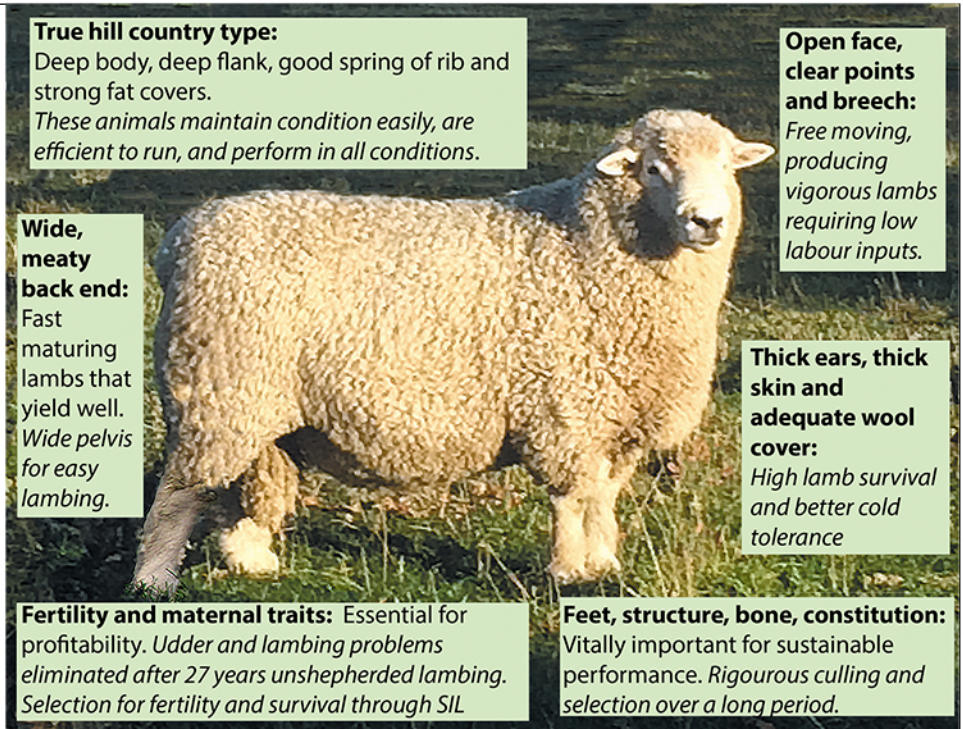

True hill country type:

Deep body, deep flank, good spring of rib and strong fat covers.

These animals maintain condition easily, are efficient to run, and perform in all conditions.

Wide, meaty back end:

Fast maturing lambs that yield well. *Wide pelvis for easy lambing.*

Open face, clear points and breech:

Free moving, producing vigorous lambs requiring low labour inputs.

Thick ears, thick skin and adequate wool cover:

High lamb survival and better cold tolerance

Fertility and maternal traits: Essential for profitability. *Udder and lambing problems eliminated after 27 years unshepherded lambing. Selection for fertility and survival through SIL*

Feet, structure, bone, constitution: Vitally important for sustainable performance. *Rigorous culling and selection over a long period.*

kelso. Terminal Tough Hill Bred High Yielding Sire

SURVIVAL + GROWTH + YIELD = PROFIT